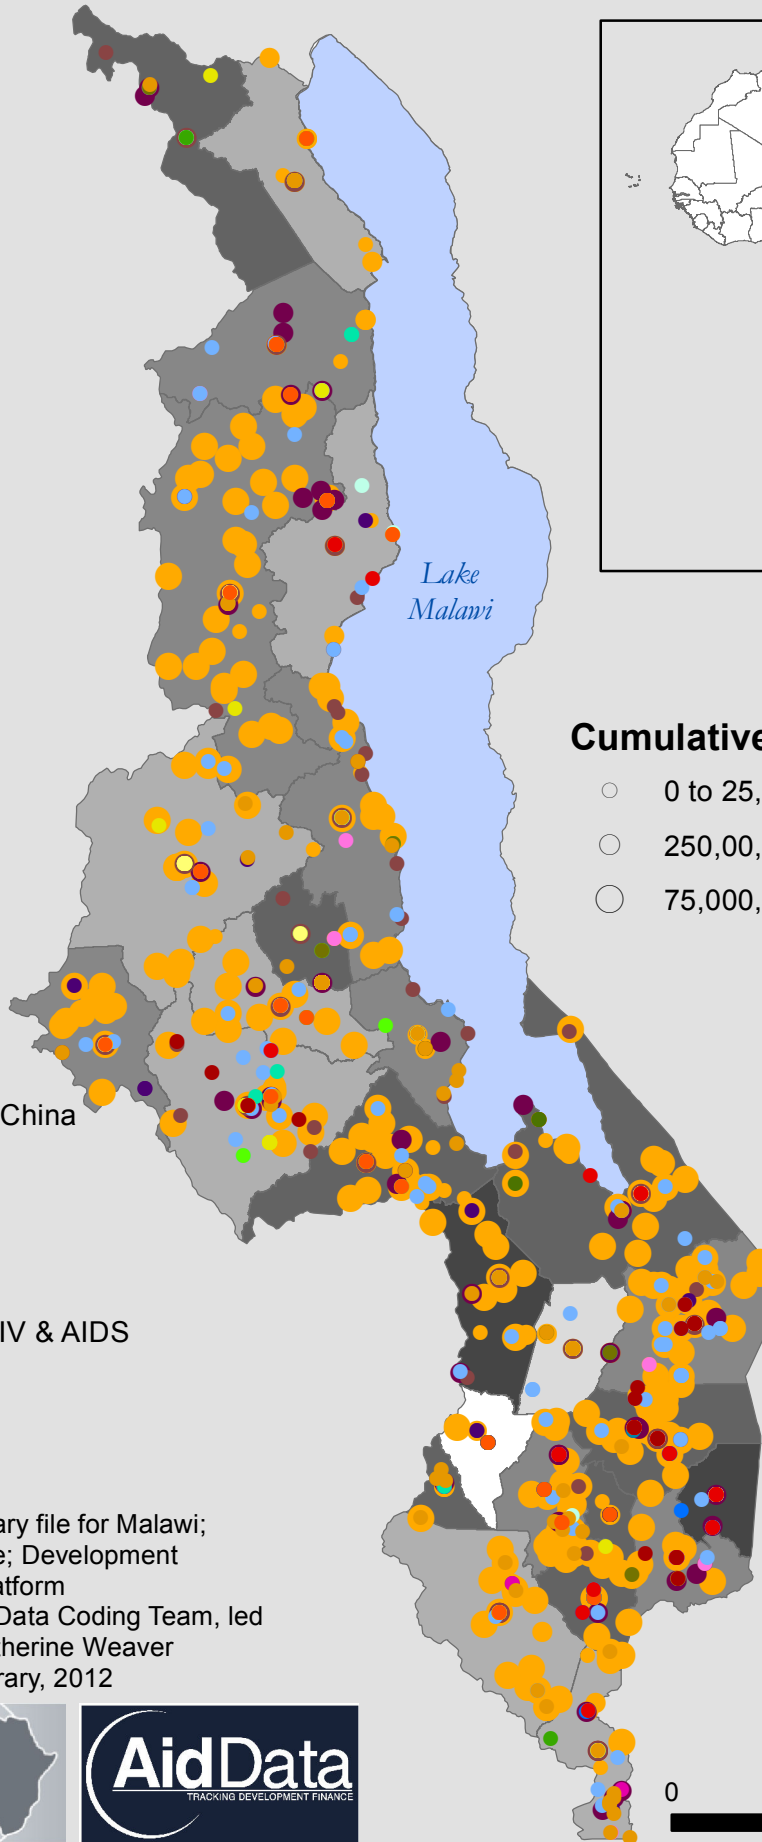

Malawi Aid Management Platform

Active Projects and Poverty Headcount

Project Donor

- AfDB
- AusAid
- BADEA
- CIDA
- CDC
- DfID
- European Union
- FAO
- FICA
- GIZ
- ICEIDA
- IFAD
- IrishAid
- Japan
- JICA
- KFW Bankengruppe
- Kuwait Fund
- NORAD
- OPEC Fund
- People's Republic of China
- UNDP
- UNHCR
- UNIDO
- UN Programme on HIV & AIDS
- USAID
- WFP
- World Bank

Cumulative Commitment (US\$)

- 0 to 25,000,000
- 250,00,001 to 75,000,000
- 75,000,001 to 630,000,000

Poverty Headcount (%)

- 0
- 1 to 56
- 57 to 68
- 69 to 77
- 78 to 84
- missing data

Data Sources: UNSALB boundary file for Malawi; Malawi National Statistics Office; Development Gateway's Aid Management Platform
 Research Authors: CCAPS-AidData Coding Team, led by Christian Peratsakis and Catherine Weaver
 Map Author: Kaiba White, January, 2012